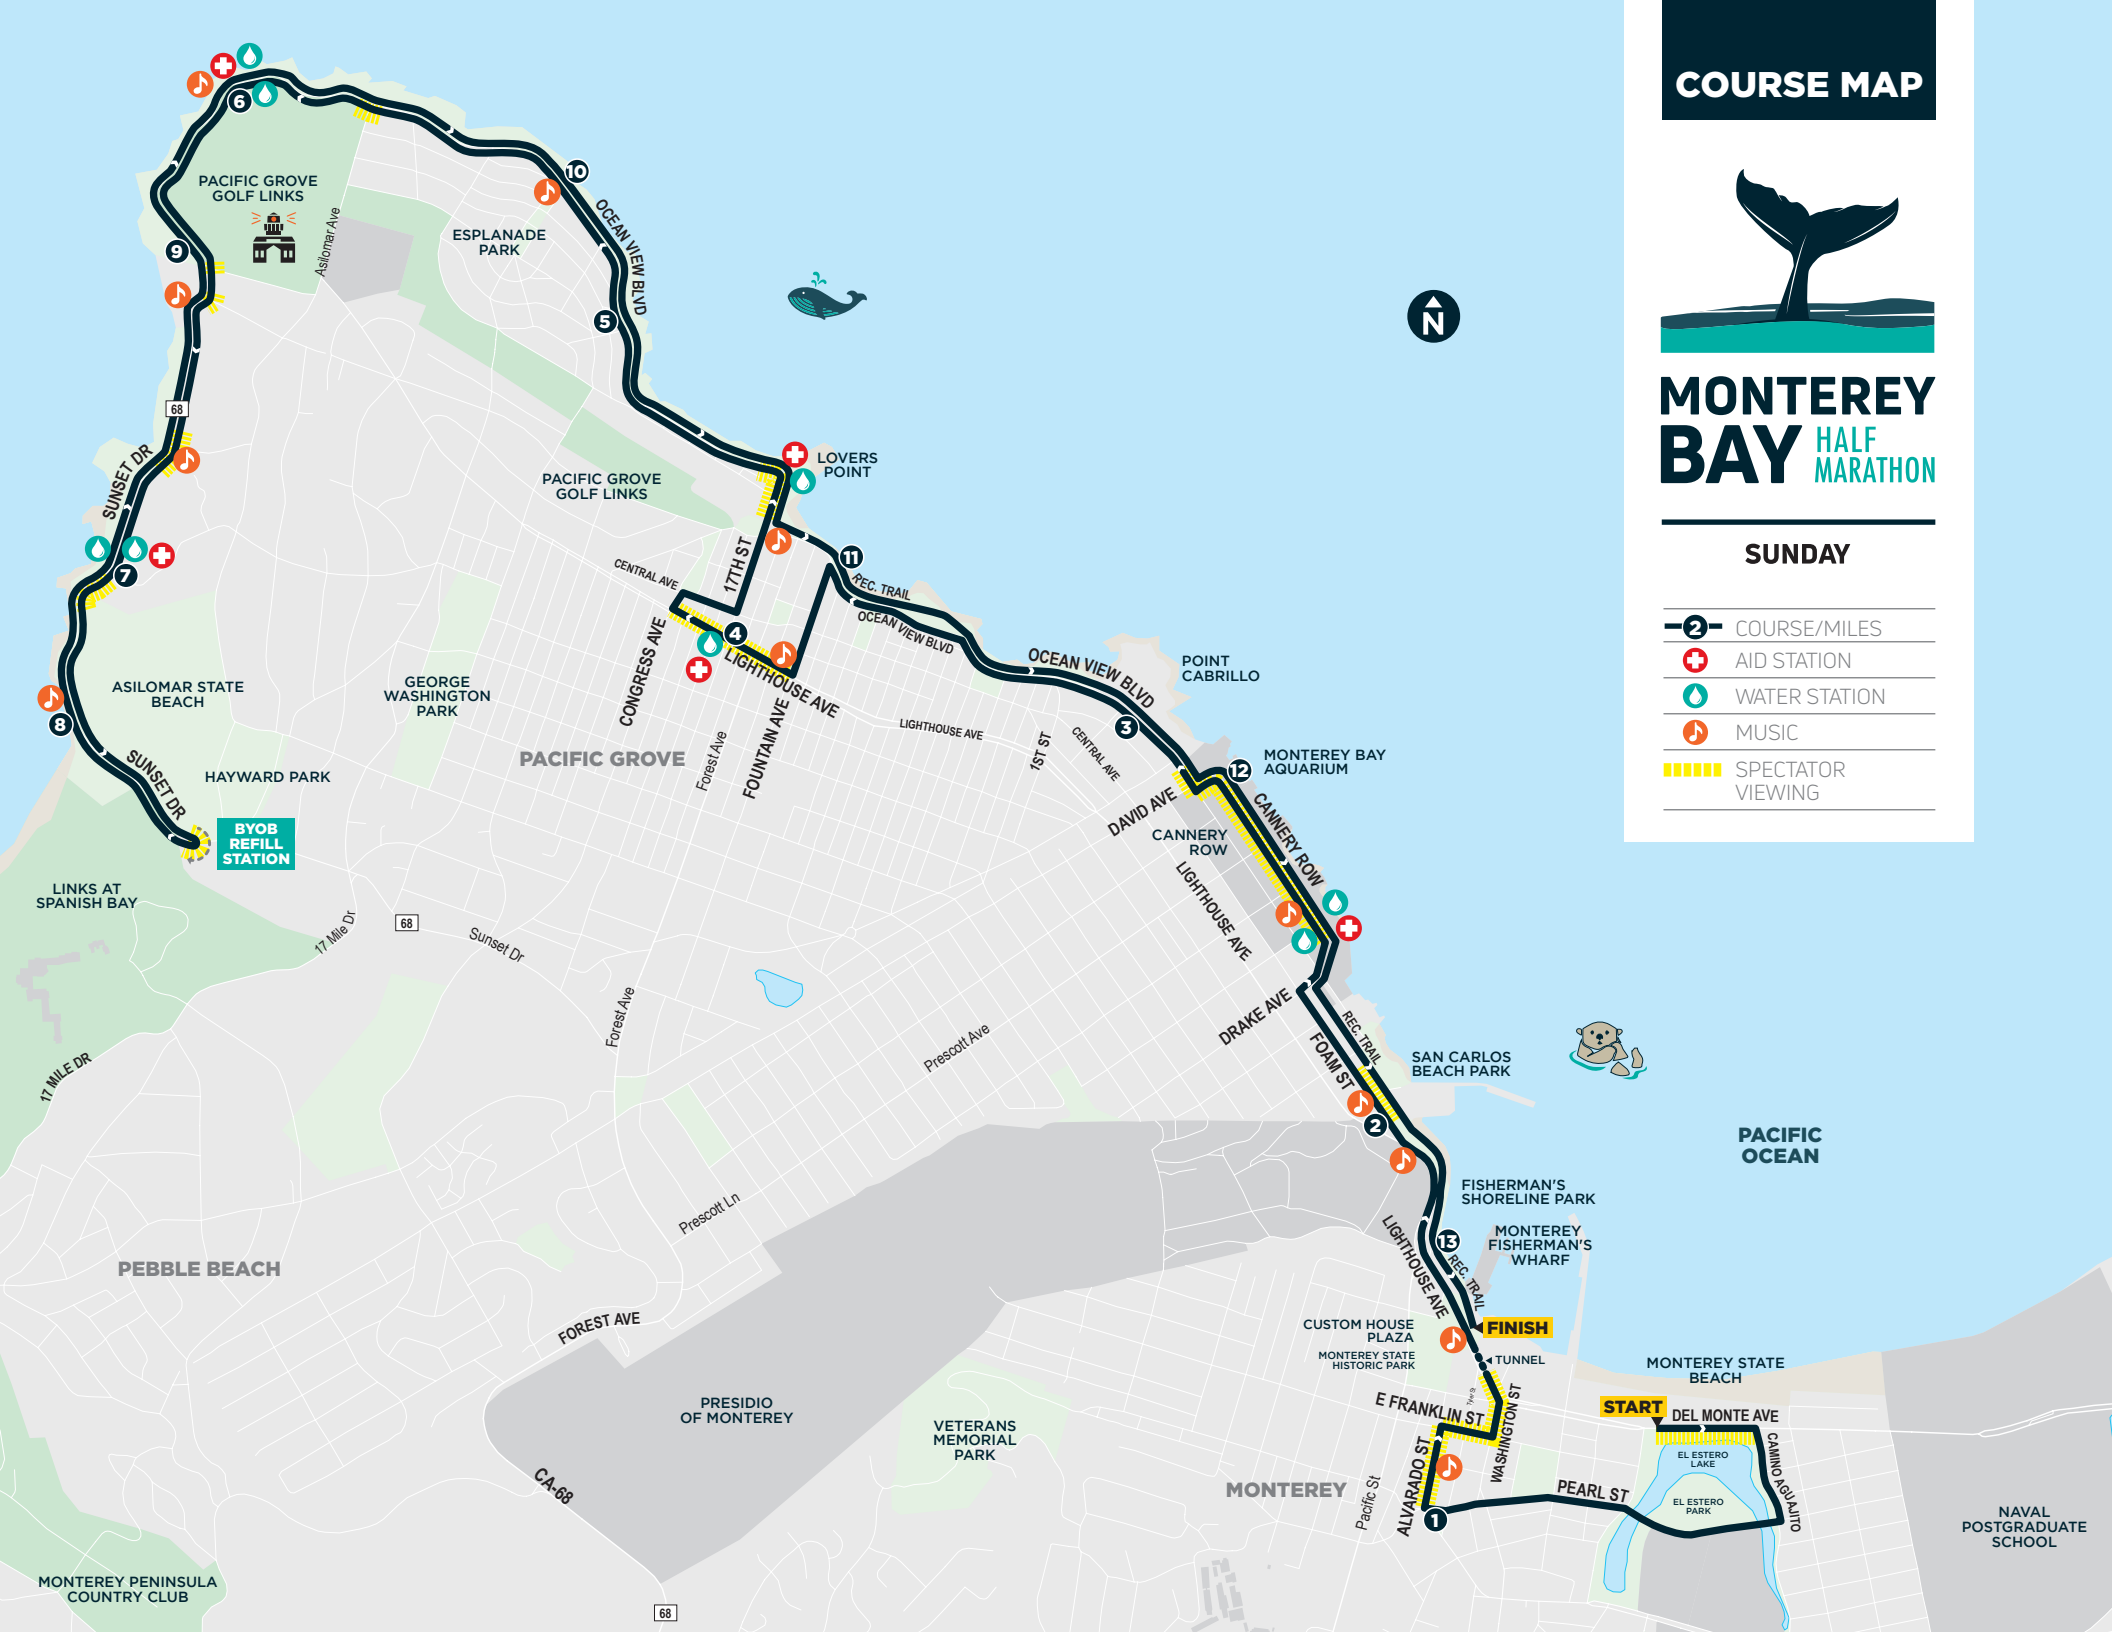

COURSE MAP

MONTEREY BAY HALF MARATHON

SUNDAY

- COURSE/MILES
- AID STATION
- WATER STATION
- MUSIC
- SPECTATOR VIEWING

PACIFIC OCEAN

FINISH

START

MONTEREY PENINSULA COUNTRY CLUB

NAVAL POSTGRADUATE SCHOOL