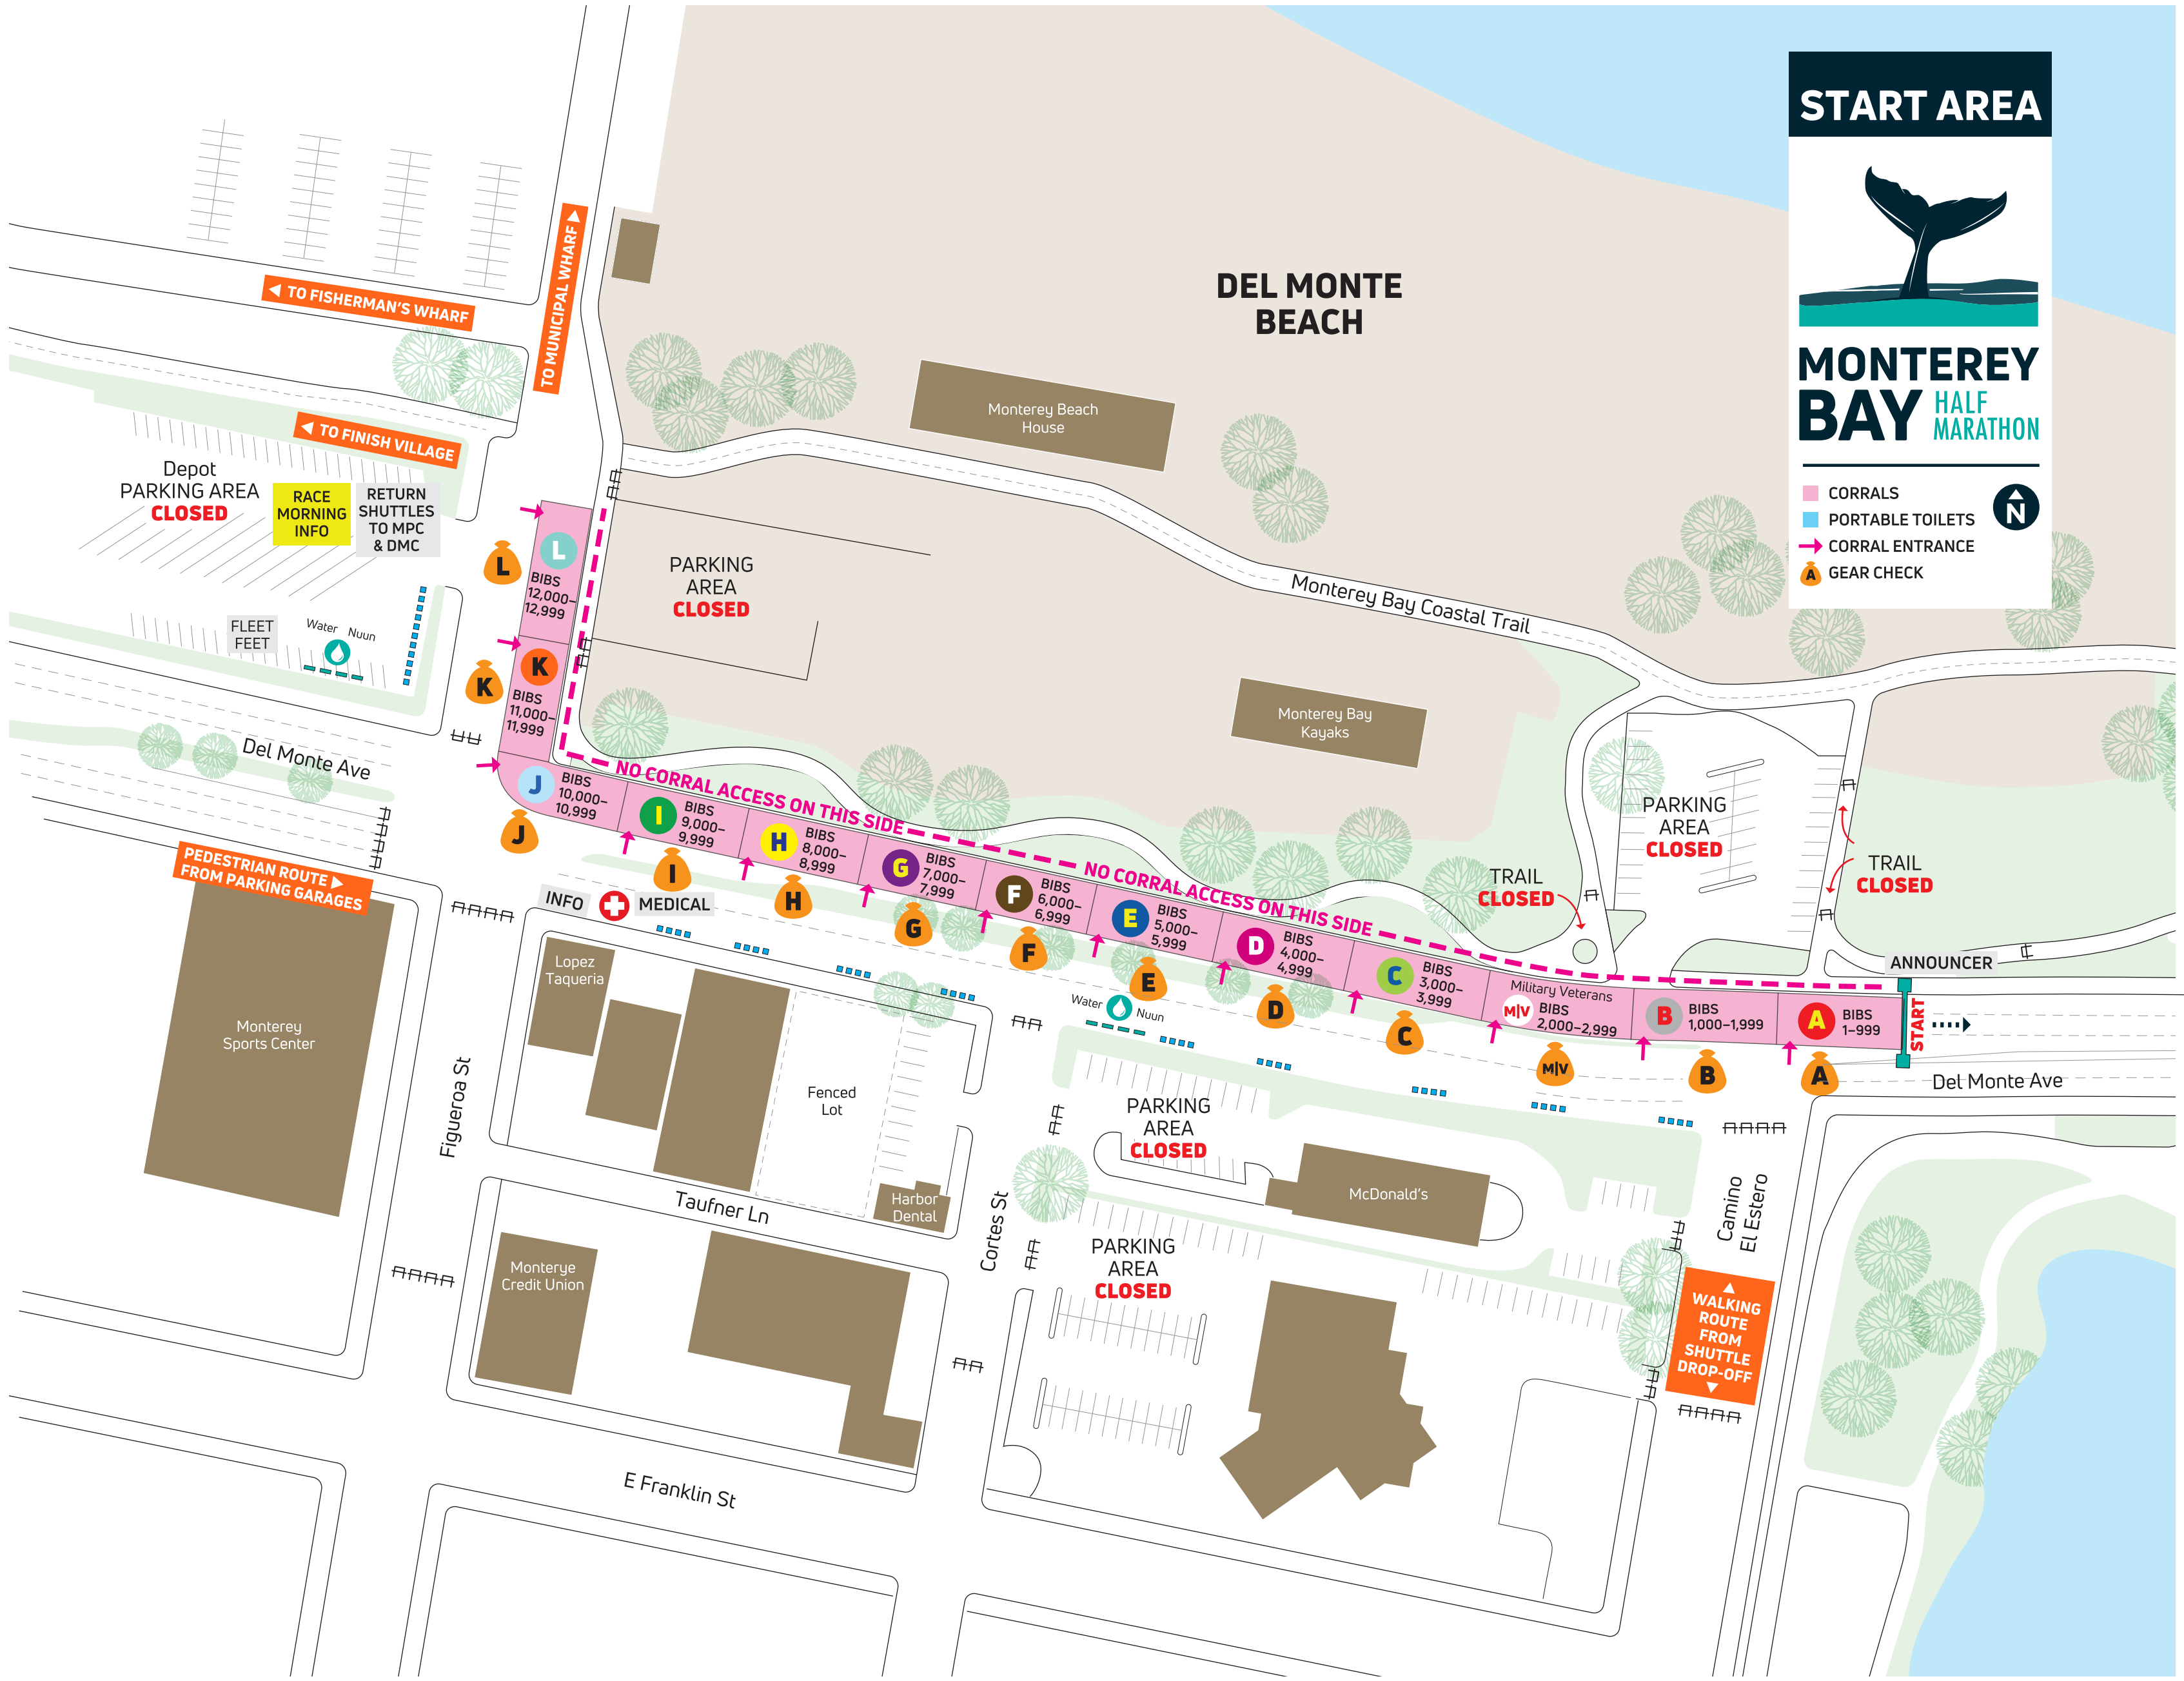

START AREA

MONTEREY BAY HALF MARATHON

- CORRALS
- PORTABLE TOILETS
- CORRAL ENTRANCE
- GEAR CHECK

DEL MONTE BEACH

TO MUNICIPAL WHARF

TO FISHERMAN'S WHARF

TO FINISH VILLAGE

Depot
PARKING AREA
CLOSED

RACE
MORNING
INFO

RETURN
SHUTTLES
TO MPC
& DMC

FLEET
FEET

Water Nuun

Del Monte Ave

PEDESTRIAN ROUTE
FROM PARKING GARAGES

Monterey Sports Center

Figueroa St

PARKING AREA
CLOSED

PARKING AREA
CLOSED

McDonald's

Camino El Estero

WALKING ROUTE
FROM SHUTTLE
DROP-OFF

Water Nuun

Monterey Bay Kayaks

PARKING AREA
CLOSED

Water Nuun

Del Monte Ave

PEDESTRIAN ROUTE
FROM PARKING GARAGES

Monterey Sports Center

Figueroa St

INFO MEDICAL

Lopez Taqueria

Fenced Lot