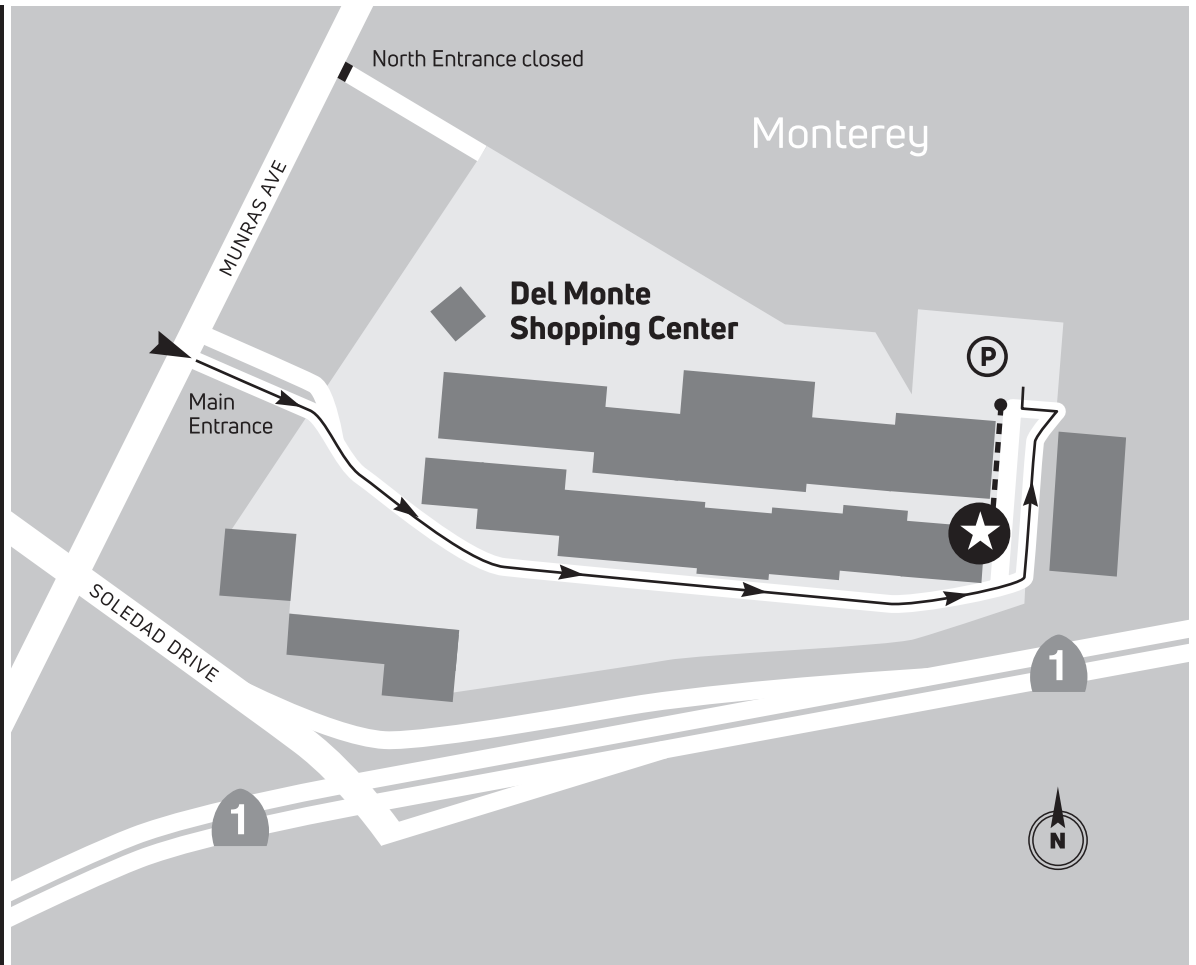

Bus Pick-up Location

## Del Monte Shopping Center

5:00–6:15 a.m.

Arrive no later than 6:00 a.m.

Plenty of free parking.

Walking directions.

Bus Pick-up Location

## Monterey Peninsula College

5:00–6:15 a.m.

Arrive no later than 6:00 a.m.

Plenty of free parking.

Walking directions.