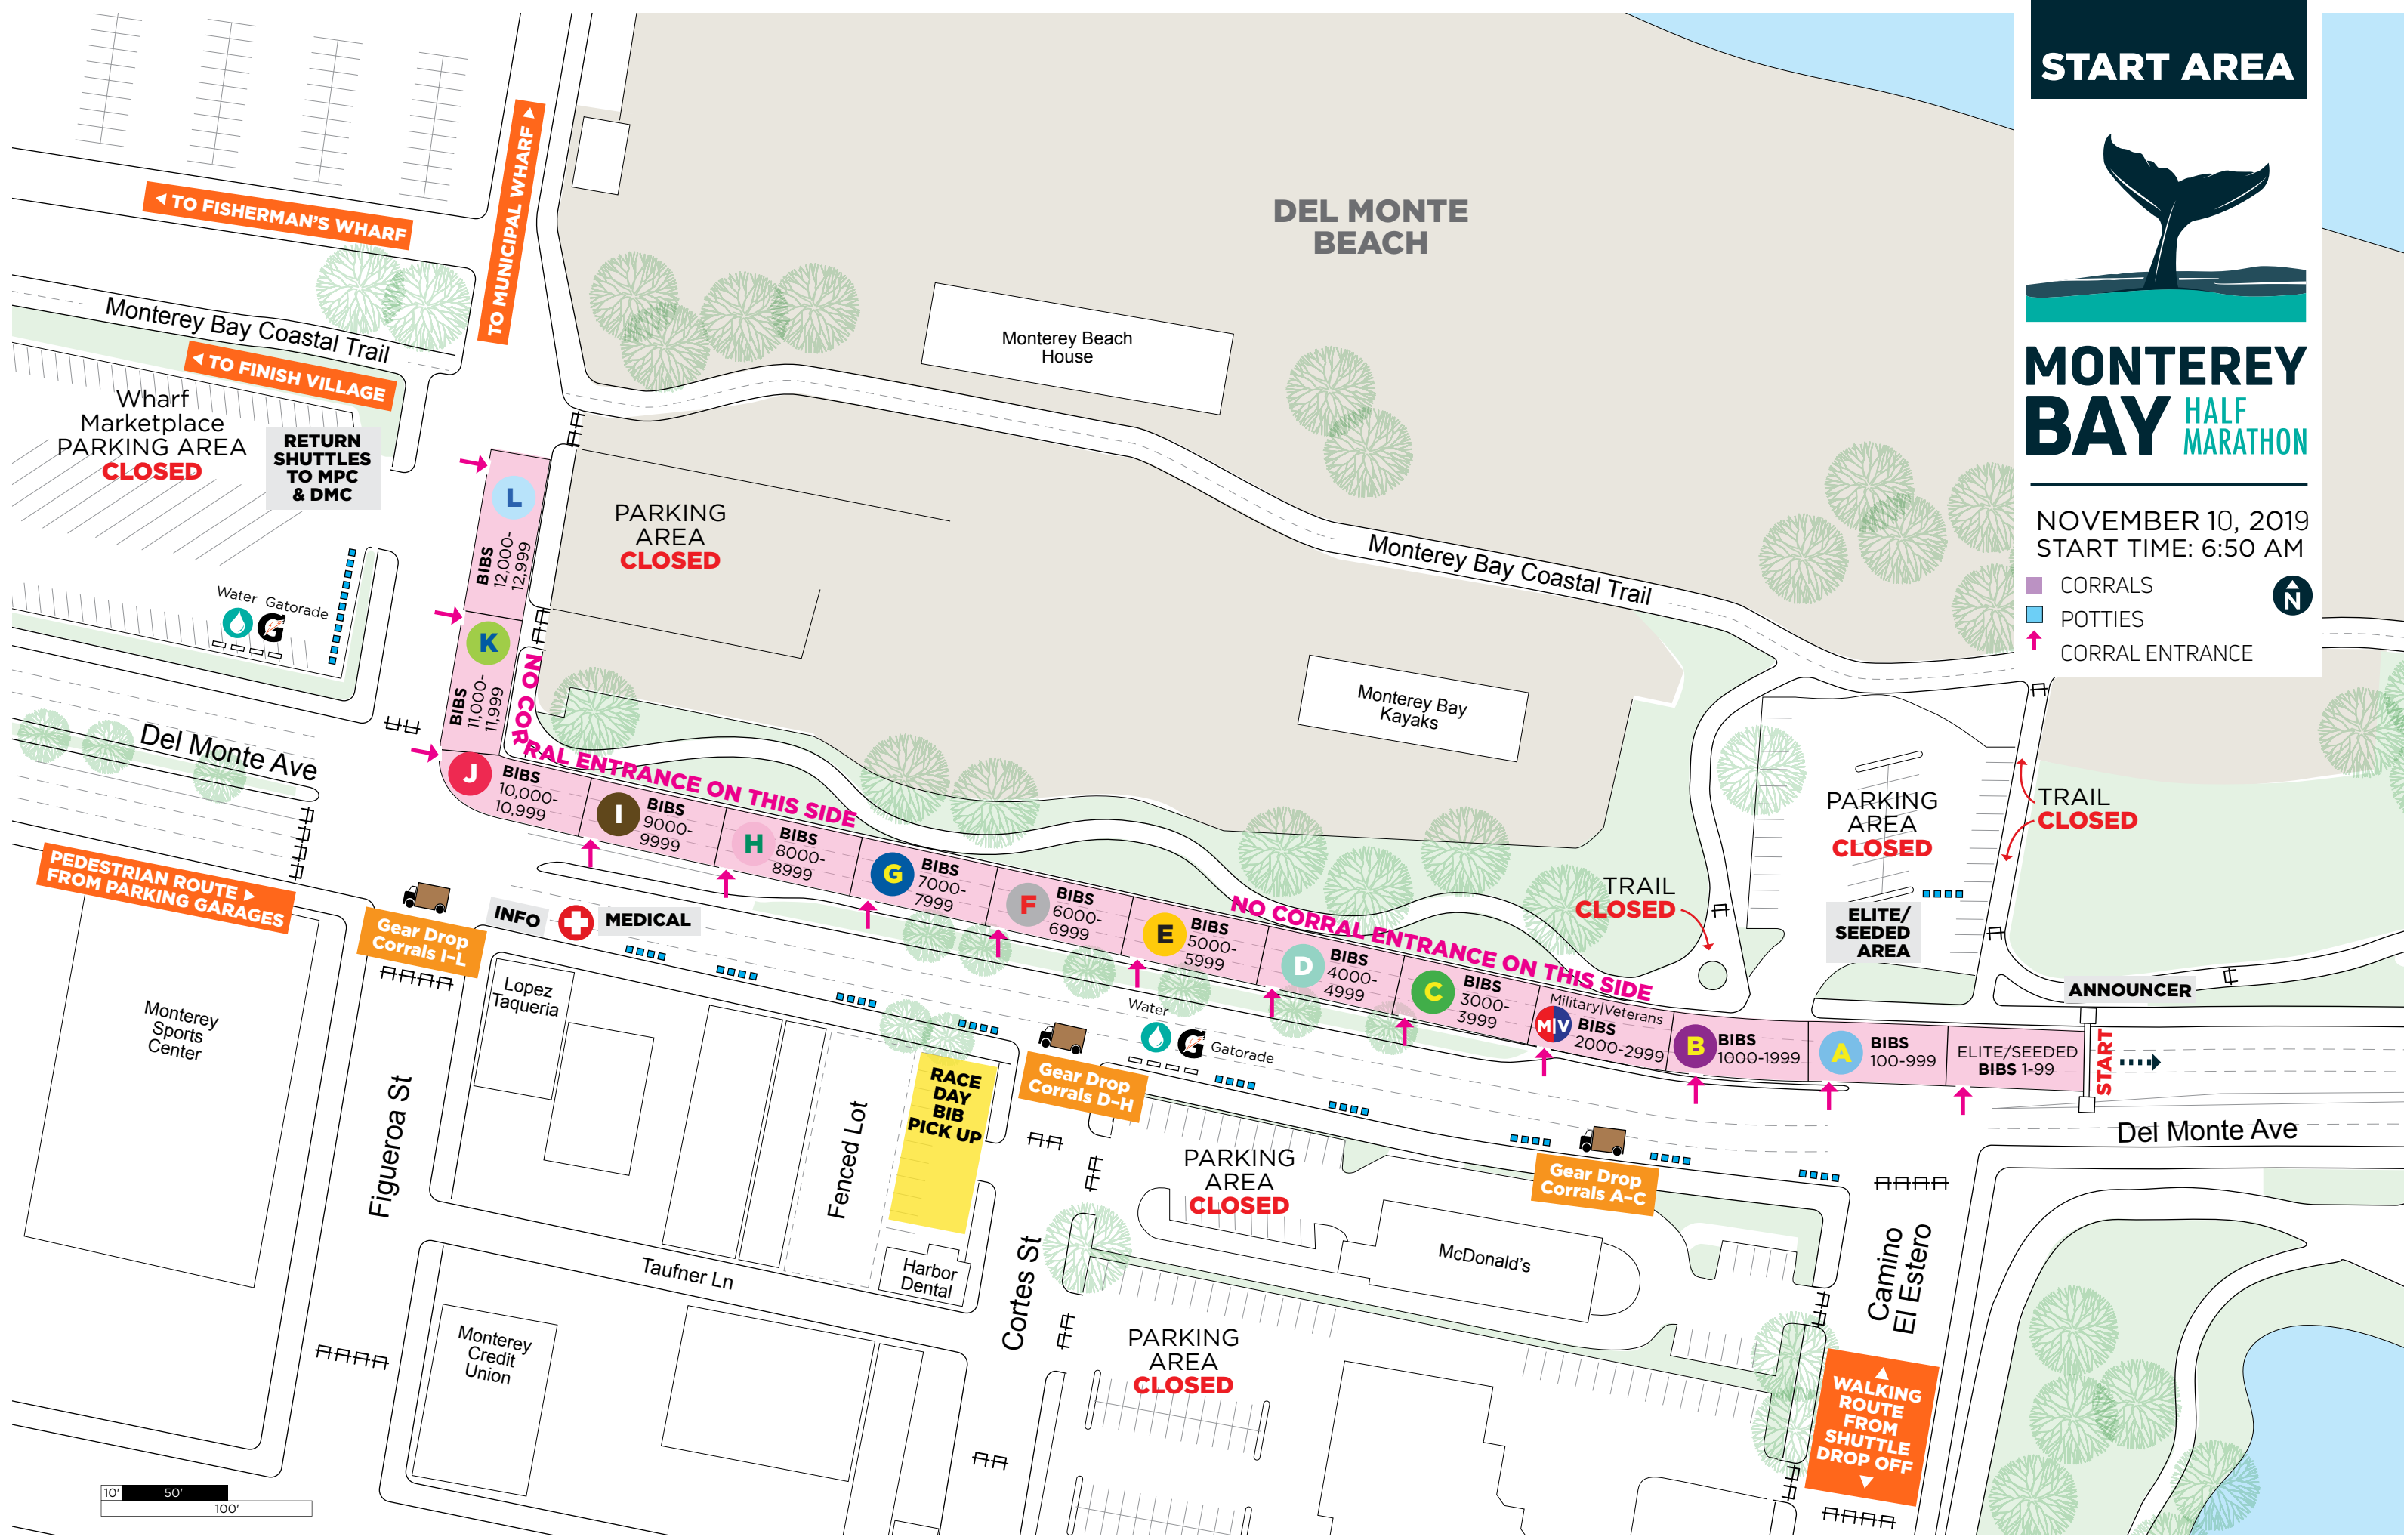

# START AREA

# MONTEREY BAY HALF MARATHON

NOVEMBER 10, 2019  
START TIME: 6:50 AM

- CORRALS
- POTTIES
- CORRAL ENTRANCE

TO FISHERMAN'S WHARF

TO FINISH VILLAGE

TO MUNICIPAL WHARF

RETURN SHUTTLES TO MPC & DMC

Wharf Marketplace PARKING AREA CLOSED

PARKING AREA CLOSED

PARKING AREA CLOSED

TRAIL CLOSED

TRAIL CLOSED

PEDESTRIAN ROUTE FROM PARKING GARAGES

Gear Drop Corrals I-L

INFO MEDICAL

RACE DAY BIB PICK UP

Gear Drop Corrals D-H

PARKING AREA CLOSED

Gear Drop Corrals A-C

PARKING AREA CLOSED

WALKING ROUTE FROM SHUTTLE DROP OFF

ANNOUNCER

START

Del Monte Ave