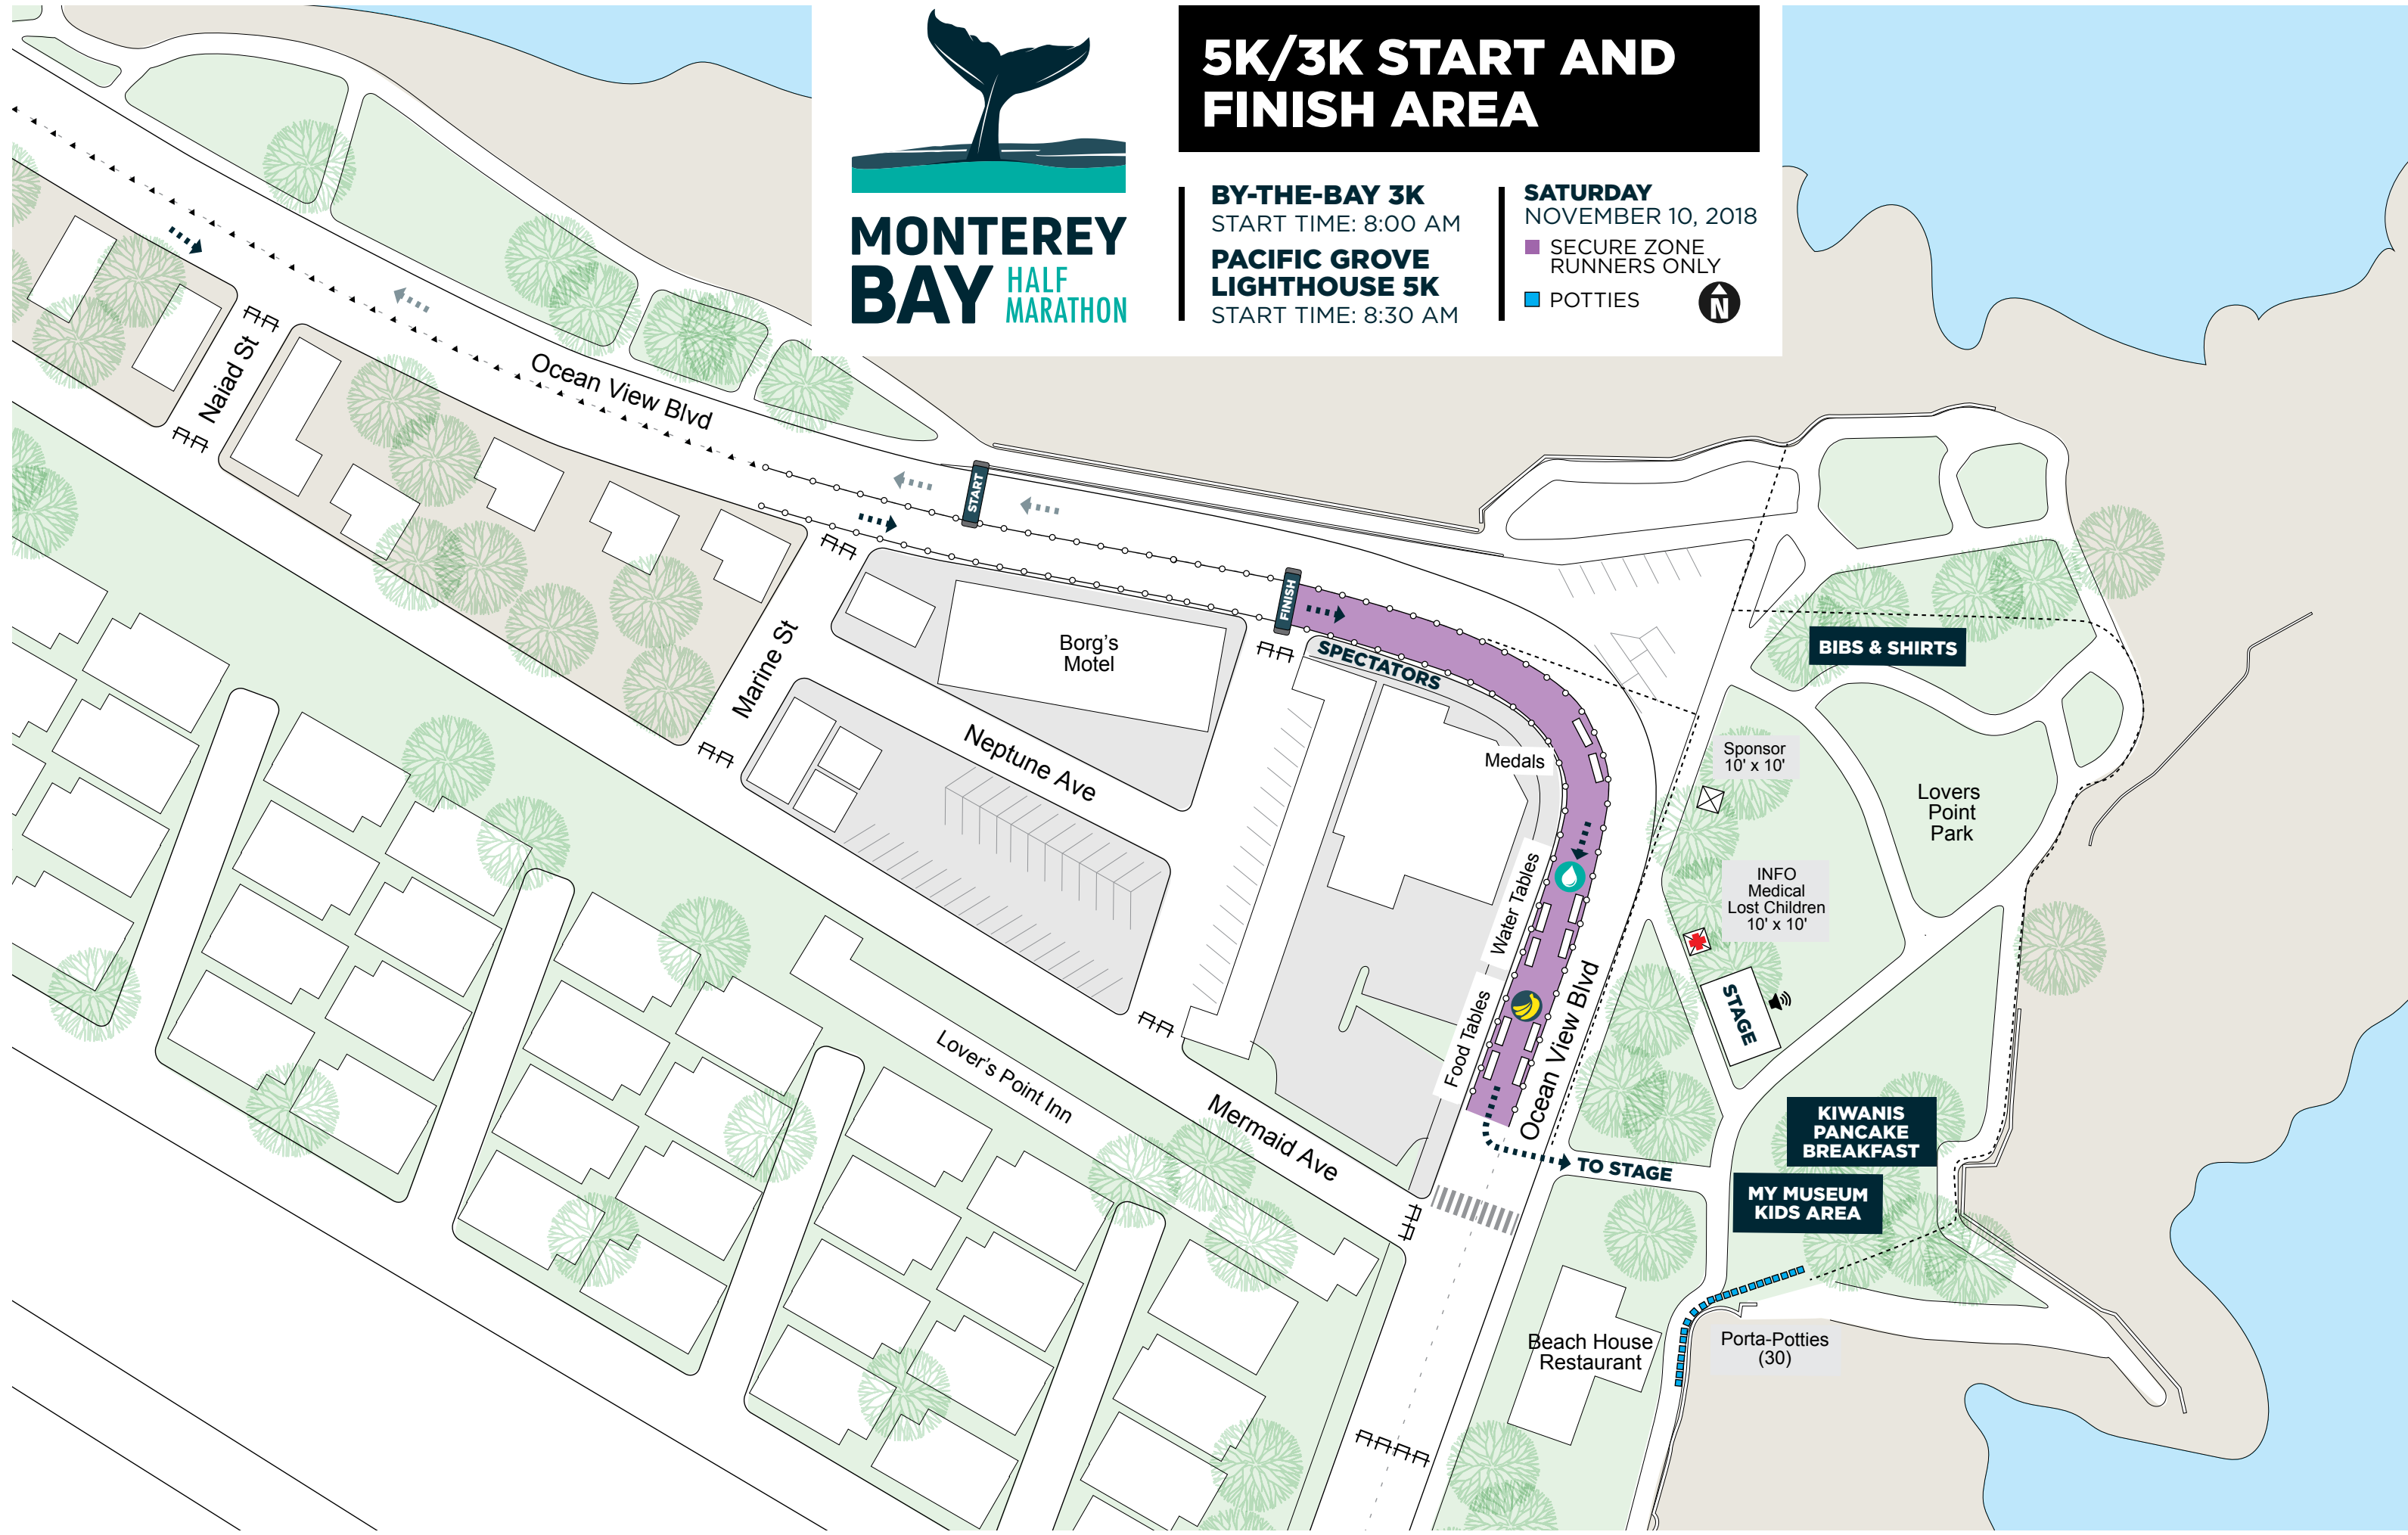

MONTEREY BAY HALF MARATHON

5K/3K START AND FINISH AREA

BY-THE-BAY 3K
START TIME: 8:00 AM
PACIFIC GROVE LIGHTHOUSE 5K
START TIME: 8:30 AM

SATURDAY
NOVEMBER 10, 2018
■ SECURE ZONE RUNNERS ONLY
■ POTTIES

START

FINISH

SPECTATORS

Medals

Food Tables
Water Tables

Ocean View Blvd

TO STAGE

STAGE

BIBS & SHIRTS

Sponsor
10' x 10'

INFO
Medical
Lost Children
10' x 10'

Lovers Point Park

KIWANIS
PANCAKE
BREAKFAST

MY MUSEUM
KIDS AREA

Porta-Potties
(30)

Lover's Point Inn

Mermaid Ave

Neptune Ave

Borg's Motel

Beach House Restaurant

Naiad St

Ocean View Blvd

Marine St