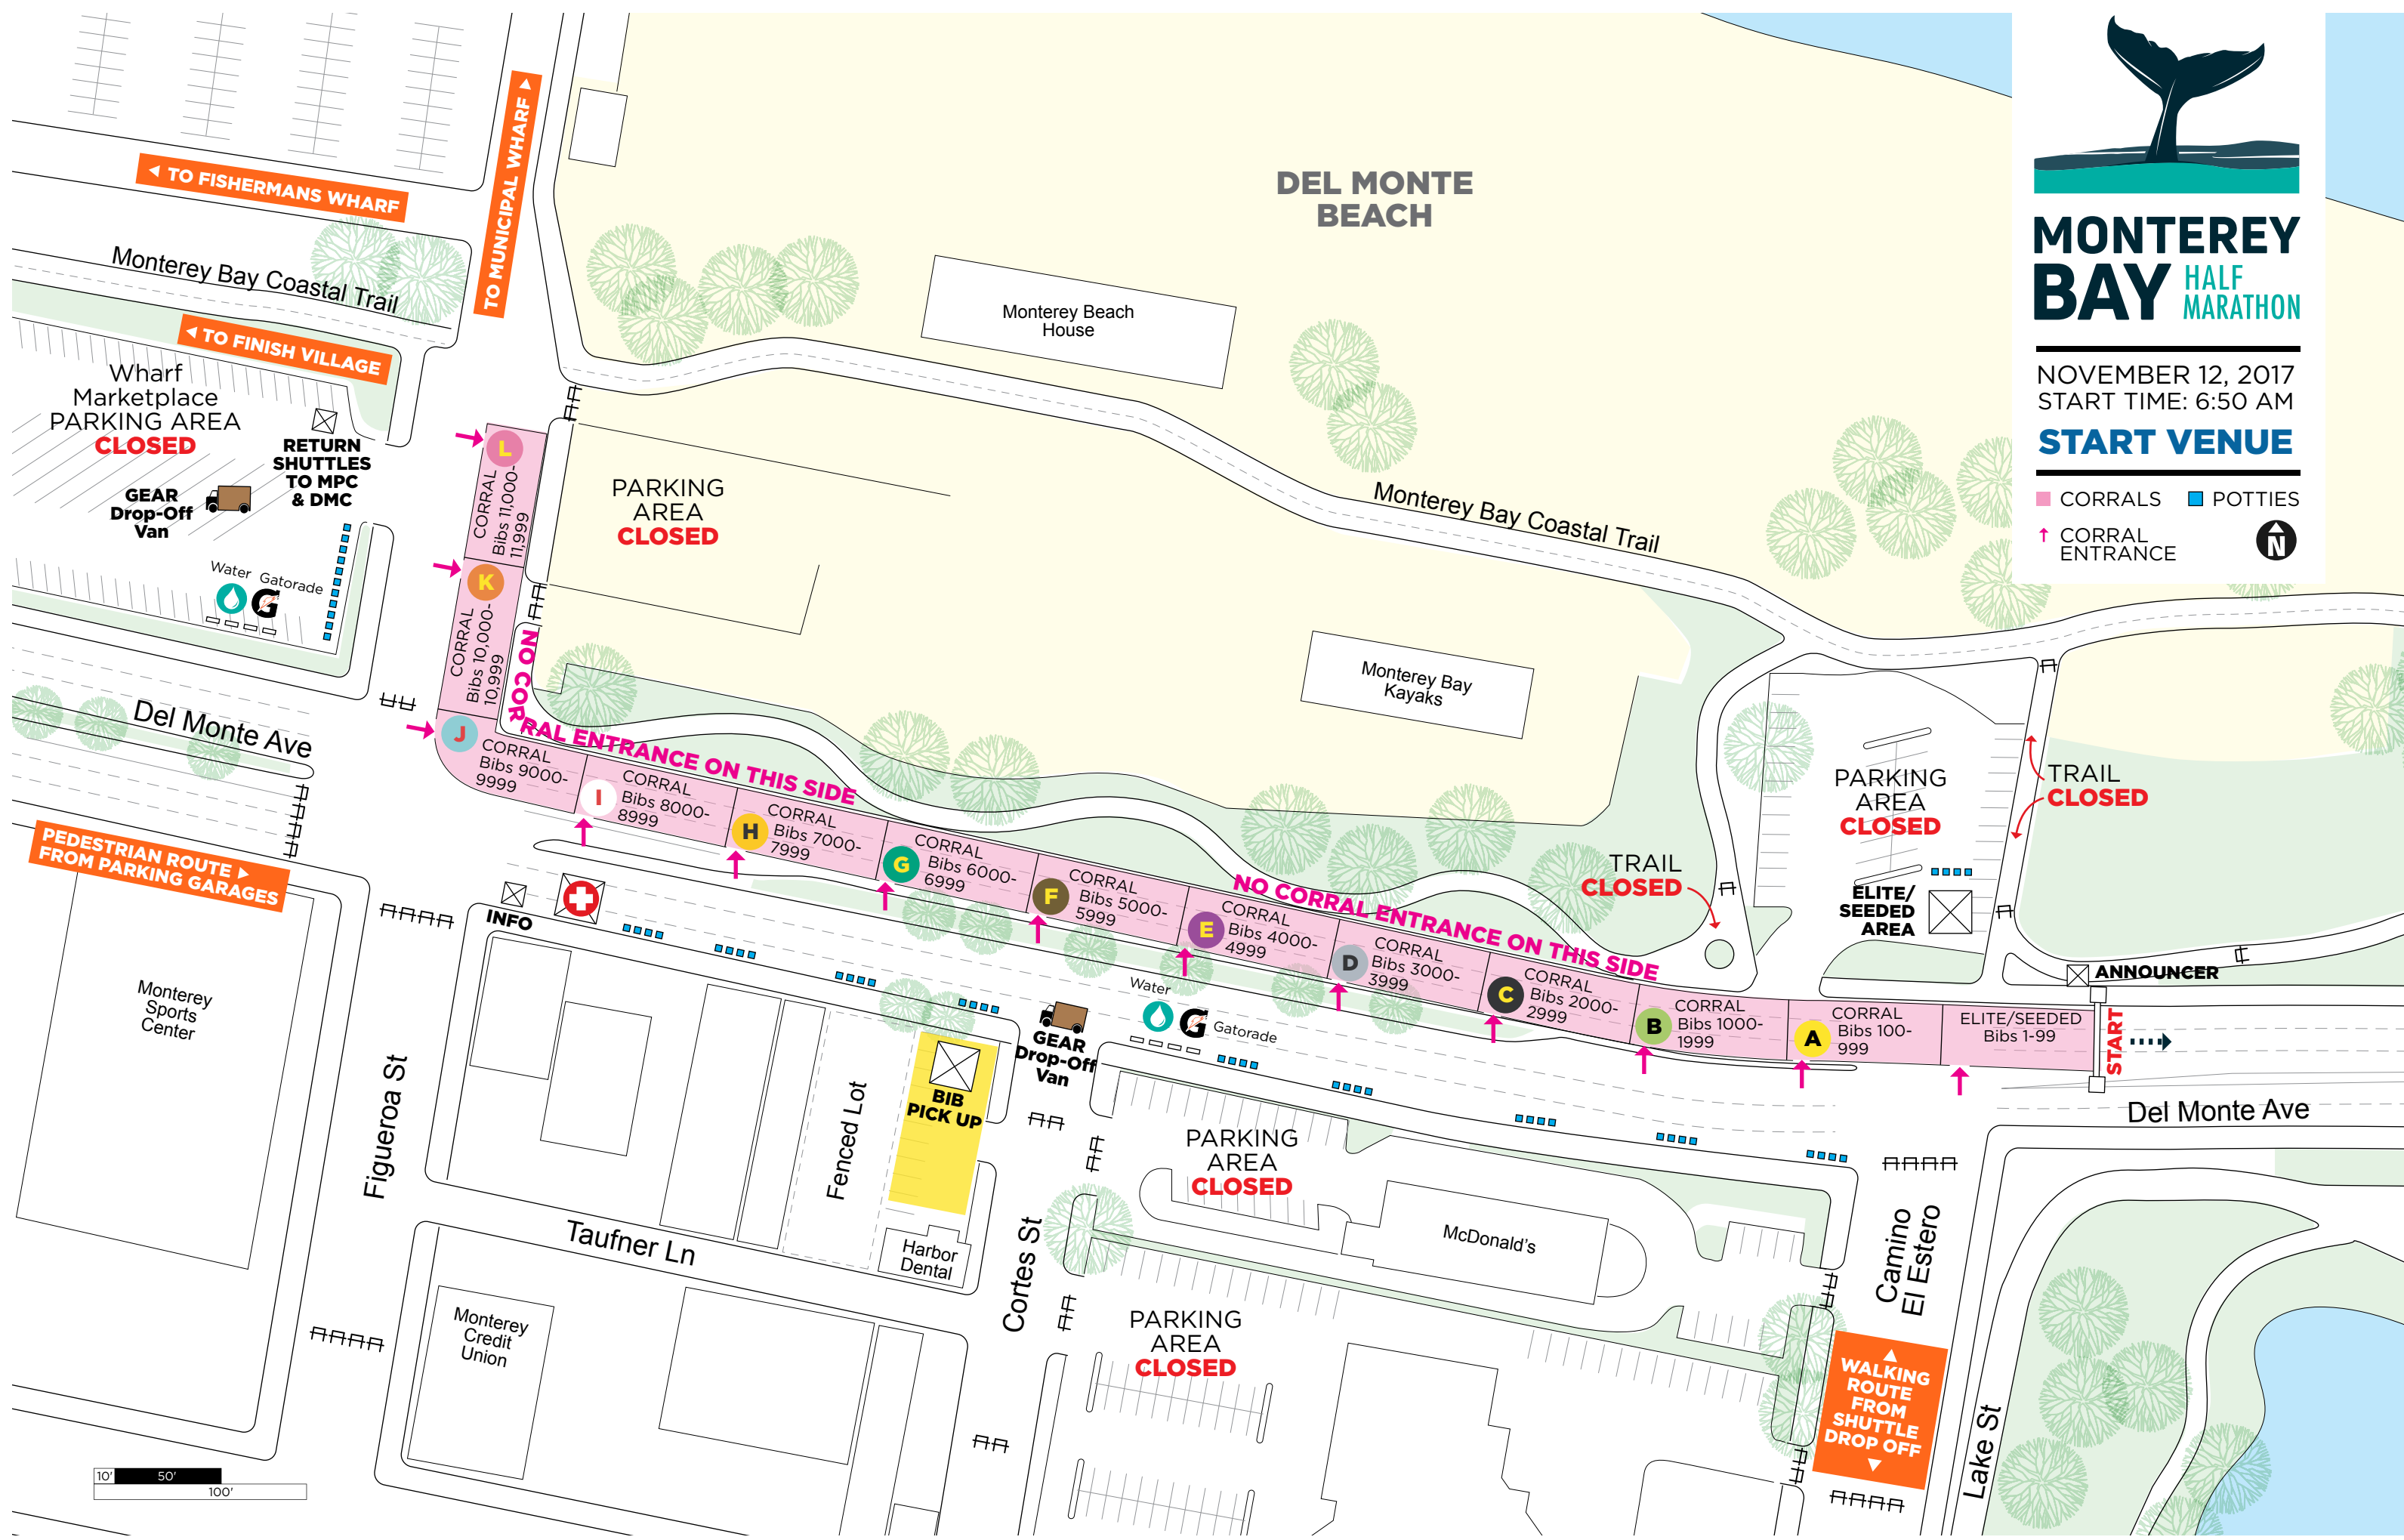

# MONTEREY BAY HALF MARATHON

NOVEMBER 12, 2017  
START TIME: 6:50 AM

## START VENUE

- CORRALS
- POTTIES
- ↑ CORRAL ENTRANCE

← TO FISHERMANS WHARF

TO MUNICIPAL WHARF

← TO FINISH VILLAGE

Wharf Marketplace PARKING AREA **CLOSED**

RETURN SHUTTLES TO MPC & DMC

GEAR Drop-Off Van

Water Gatorade

Del Monte Ave

PEDESTRIAN ROUTE FROM PARKING GARAGES

Monterey Sports Center

Figueroa St

Taufner Ln

Monterey Credit Union

Cortes St

PARKING AREA **CLOSED**

GEAR Drop-Off Van

Water Gatorade

PARKING AREA **CLOSED**

McDonald's

Camino El Estero

WALKING ROUTE FROM SHUTTLE DROP OFF

Lake St